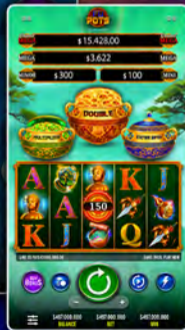

### \* VOLATILITY RANGE LEGEND

Low      Medium      Medium / High      High

●○○○      ●●○○      ●●●○      ●●●●

**FU  
FROG**  
ANIMALS

MULTIPLIER DOUBLE EXTRASPIN

**FU  
FROG**  
FOOD

MORE SPICE

MULTIPLIER DOUBLE EXTRASPIN

**FU  
FROG**  
GARDEN

RICHES IN BLOOM

MULTIPLIER DOUBLE EXTRASPIN

**FU  
FROG**  
SPIRITS

BONUS RICH

MULTIPLIER DOUBLE EXTRASPIN

## KEY FEATURES

- 3 x 5 / 30 lines
- Step into a world of enchantment with our thrilling jackpot game featuring magic pots! Collect Link coins to unlock incredible rewards. Multiplier, Double or Extra Spin bonuses activated separately or in powerful combinations award massive prizes!
- Attractive RTP offerings
- GRAND MEGA, MEGA – *Progressive jackpots*
- MINOR, MINI – *Fixed Bet Dependant Jackpots*