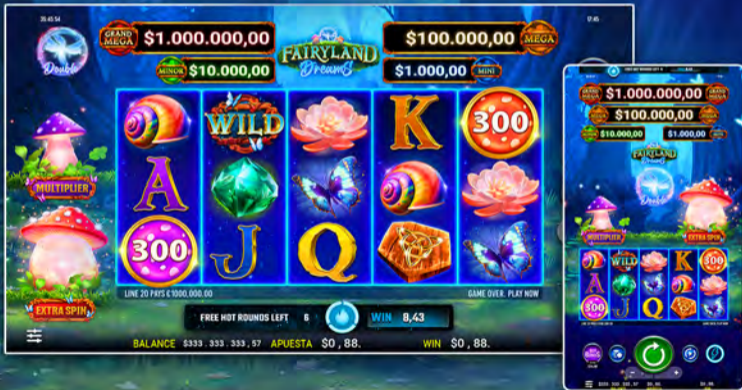

FAIRYLAND QUEST