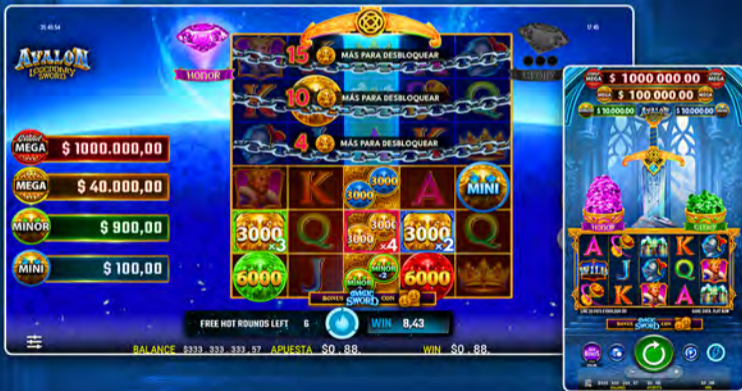

AYALON®

LEGENDARY SWORD