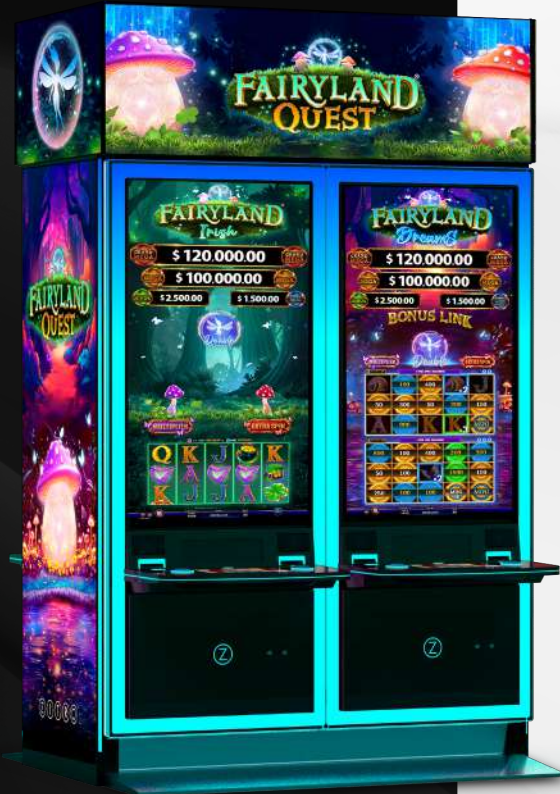

FAIRYLAND QUEST™

UNLEASH THE MAGIC OF THE FAIRY FOREST!

FEATURED ON
CONCEPT
PRIME

GAME HIGHLIGHTS

6 BONUS LINKS WITH 3 COMBINABLE FEATURES

In a mysterious enchanted forest, there are two magic mushrooms: the lilac one that possesses the power to “multiply” and the red one that grants up to 3 extra lives. Both mushrooms grow in size with each Lilac or Red Link symbol, and when they reach their peak, you trigger a Bonus Link with one or both features combined. Any Bonus Link can be further boosted by a magical “Double” feature from the fairy, activating a second independent 15 position window.

MEGA AND GRAND MEGA!

In this game, there is not just a Mega but a Grand Mega! With 15 Link symbols, a giant wheel is activated where the player can win the Mega jackpot or even better, the Grand Mega! Only one symbol is needed during the Bonus Link to win the Minor and Mini jackpots.