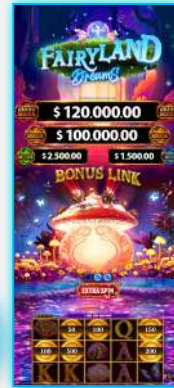

#### MEGA AND GRAND MEGA!

In this game, there is not just a Mega but a Grand Mega! With 15 Link symbols, a giant wheel is activated where the player can win the Mega jackpot or even better, the Grand Mega! Only one symbol is needed during the Bonus Link to win the Minor and Mini jackpots.

#### MULTIPLIER

One or more Lilac Link symbols can activate the Bonus Link. Get a Link symbol in one of the 3 multiplier boxes and increase your prize by x2, x3, or x4!

#### DOUBLE

The fairy will mysteriously add the additional “Double” feature to any Bonus Link, which involves a second set of reels appearing, allowing players to play a second bonus simultaneously.