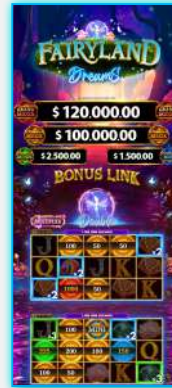

#### 6 BONUS LINKS WITH 3 COMBINABLE FEATURES

In a mysterious enchanted forest, there are two magic mushrooms: the lilac one that possesses the power to “multiply” and the red one that grants up to 3 extra lives. Both mushrooms grow in size with each Lilac or Red Link symbol, and when they reach their peak, you trigger a Bonus Link with one or both features combined. Any Bonus Link can be further boosted by a magical “Double” feature from the fairy, activating a second independent 15 position window.

#### MEGA AND GRAND MEGA!

In this game, there is not just a Mega but a Grand Mega! With 15 Link symbols, a giant wheel is activated where the player can win the Mega jackpot or even better, the Grand Mega! Only one symbol is needed during the Bonus Link to win the Minor and Mini jackpots.

#### MULTIPLIER

One or more Lilac Link symbols can activate the Bonus Link. Get a Link symbol in one of the 3 multiplier boxes and increase your prize by x2, x3, or x4!