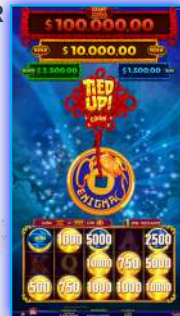

What makes this game extraordinary is that two accumulators can be linked—double and multiplier, or enigma and twin—and their benefits remain active even if the bet is increased.

What's the advantage of linking them? You'll only need one coin from either of the two linked accumulators to trigger the bonus link with both features active. Activate the other accumulators—individually or together—and enjoy a bonus link with up to 4 simultaneous features!

A SINGLE TIED UP SYMBOL CAN WIN YOU THE MEGA OR GRAND MEGA!

During the bonus link, if a Tied Up symbol appears, a picking bonus is triggered. Match 3 identical jackpot symbols to win the MEGA or GRAND MEGA.

FEATURED ON
CONCEPT
PRIME

MAIN FEATURES

MULTIPLIER

Play with 3 multipliers—x2, x3, or x4.

ENIGMA

Increases its value to award big prizes. Also resets spins to 3.

DOUBLE

Two bonus links are played at the same time—two 3x5 reel sets, spinning independently and simultaneously.

TWIN

Duplicates link symbols. Also resets spins to 3.

The trademarks and registered trademarks used herein are property of Zitro Group. ©2025 Zitro. All Rights Reserved

GAME DATA International

Lines

243 Ways