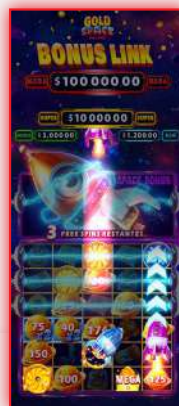

GOLD SPACE™

ONE ROCKET. TWO PLANETS. INFINITE PRIZES

FEATURE ON
FANTASY

GAME HIGHLIGHTS

DISCOVER AN OUT-OF-THIS-WORLD BONUS LINK!

In Gold Space, the rocket is the star of the show, blasting off to Mars or Neptune, depending on the game you choose. But what truly takes you to another dimension is the 6x5 reel bonus link round, with three upper rows —initially locked— and a final additional level that hides a second bonus: the “SPACE BONUS”. Players can unlock each level with a single UP symbol. Collect 4, and activate the SPACE BONUS, where galactic prizes or any of the jackpots await, including the MEGA and SUPER jackpots.

by x2, x3, x4... and up to x8!; and the golden rocket, or “JACKPOT”, awards one of the jackpots, including the MINI and MINOR. If the door closes, it stays active for the next spin, with even more rockets and prizes waiting to blast off!

AN EPIC WILD METEOR SHOWER!

During the base game and in mystery mode, a meteor shower can trigger, turning symbols into WILDS. If more than one falls on the same symbol, it will multiply as Wild x2, x3 or x4. In the FREE GAMES round, the meteor shower intensifies, and the prizes soar to astronomical heights!

MAIN FEATURES

SPACE BONUS

Reach the final level in the bonus link and activate the SPACE BONUS, where you can win big prizes and/or any of the jackpots, including the MEGA and SUPER jackpots.

SPACE DOOR

From the space door, one or more rockets will launch, each with different features: boost, multiplier, or jackpot.